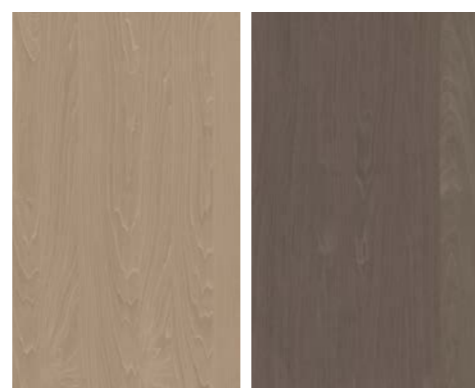

Symphony Infinite

ECCENTRICS

Imperial

Monarch

SIGNATURES

Noble

Spectrum

3050 x 1240 x 0.6 mm